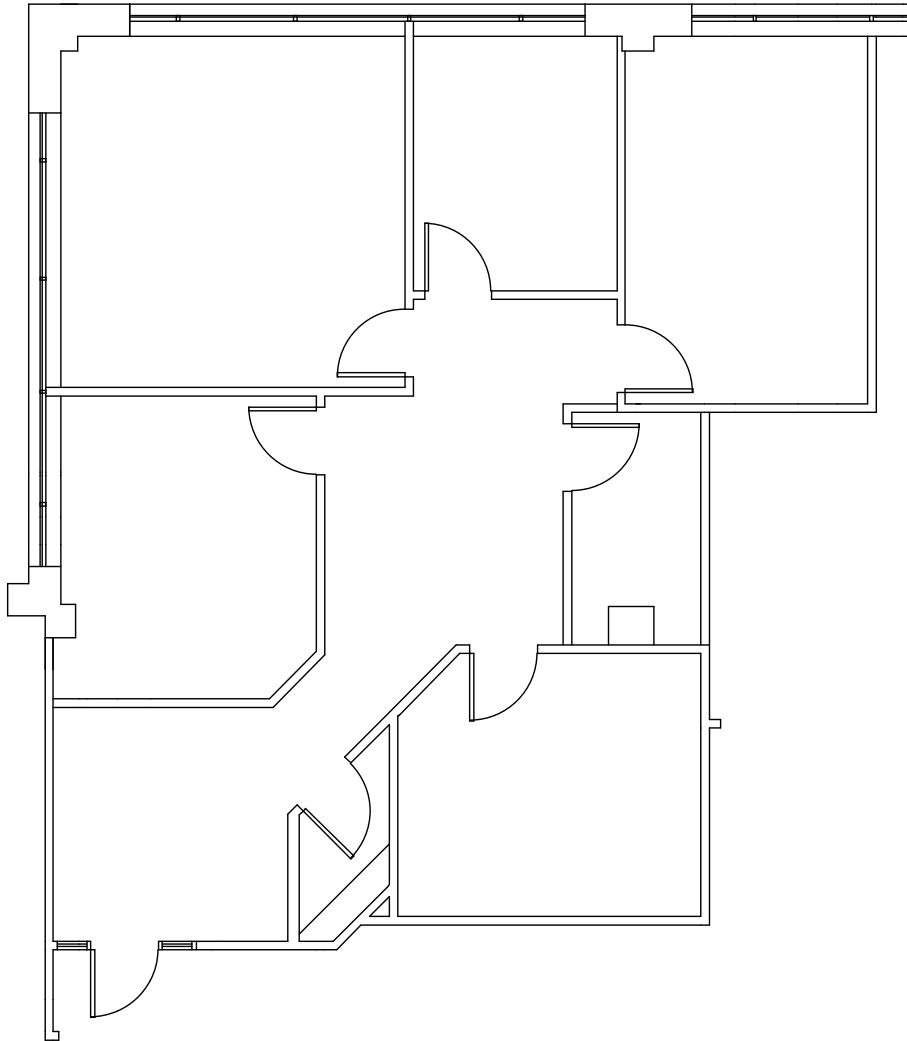

9 TRAFALGAR SQUARE
NASHUA, NEW HAMPSHIRE

**WILLIAM
& REEVES**
COMMERCIAL REAL ESTATE

SUITE 110
1,249 RSF

AVAILABLE 11/01/2023

FOR MORE INFORMATION CONTACT DEANE @ 603.315.0808 | DEANE@WRCRE.COM